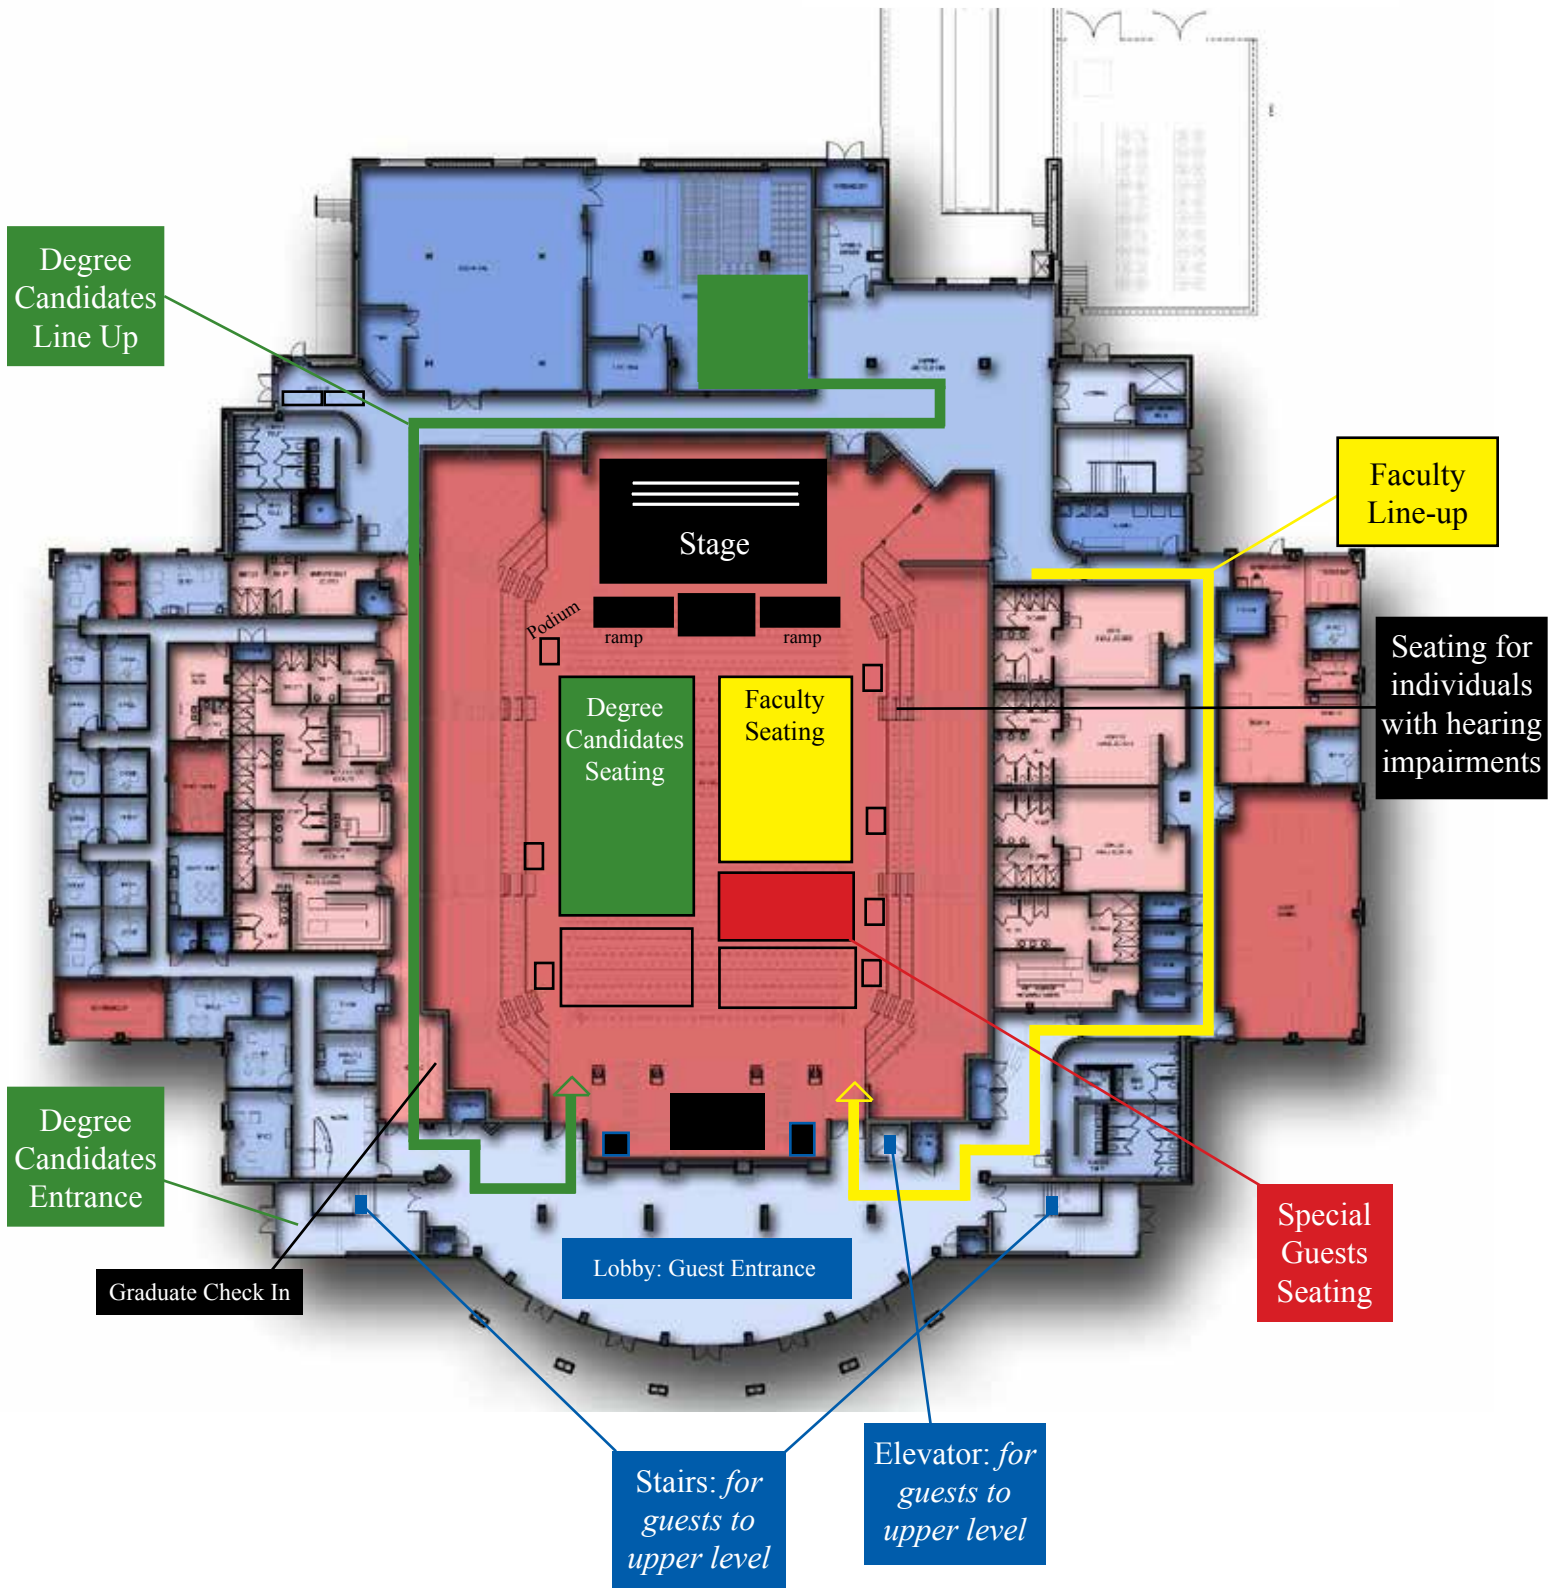

USC Aiken Convocation Center – Lower Level

Degree Candidates Entrance & Seating

Note : This side (front) faces Robert Bell Parkway